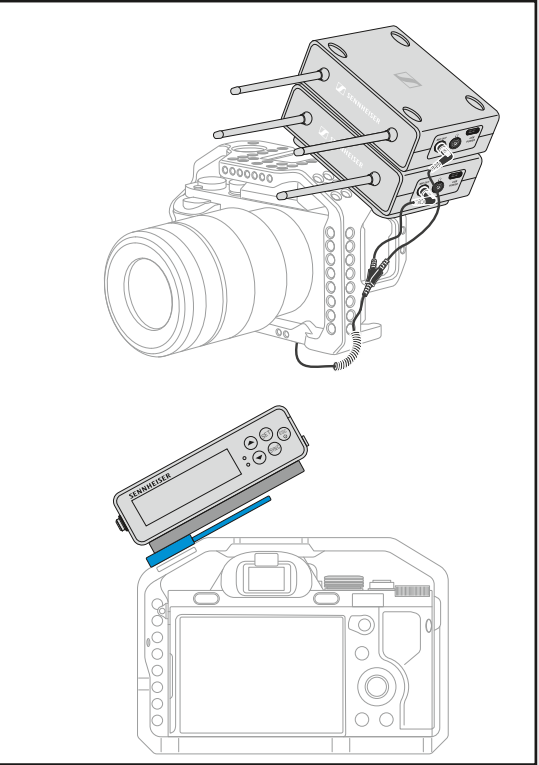

EW-D Smart Assist

Attach to DSLR Cameras

Attach to Camera Cages

Attach to Bags

Attach to Video Cameras

Attach to Arms