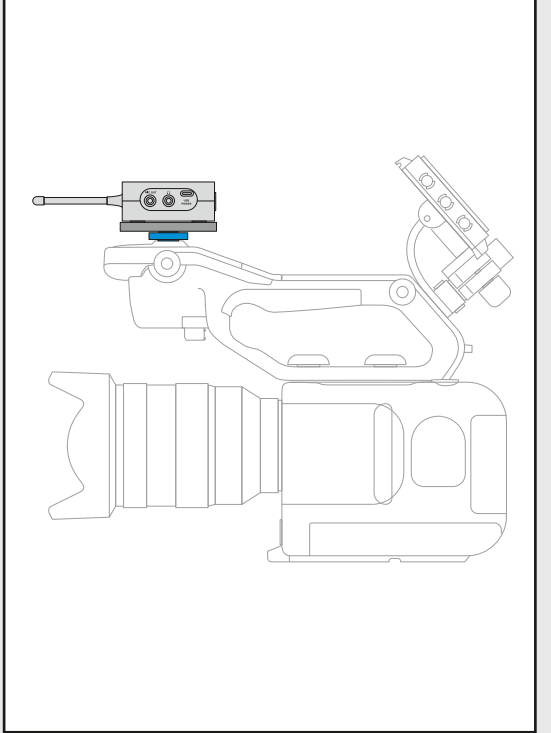

EW-D Smart Assist

Attach to DSLR Cameras

Attach to Camera Cages

Attach to Bags

Attach to Video Cameras

Attach to Arms