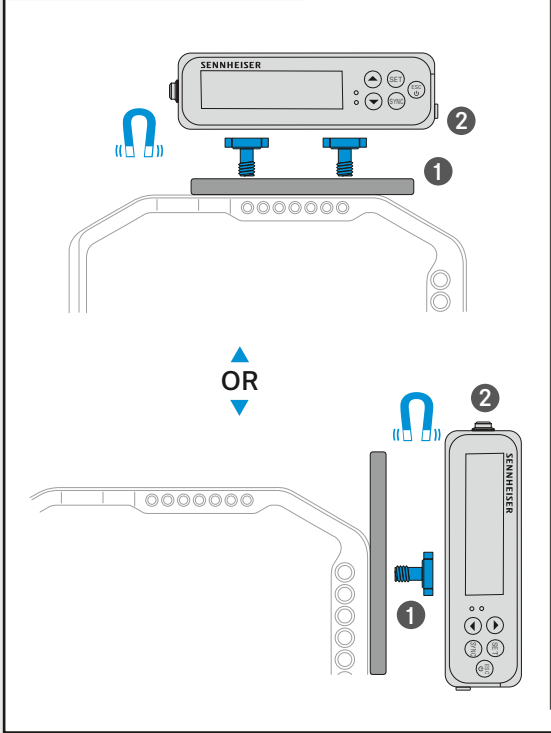

EW-D Smart Assist

Attach to DSLR Cameras

Attach to Camera Cages

Attach to Bags

Attach to Video Cameras

Attach to Arms